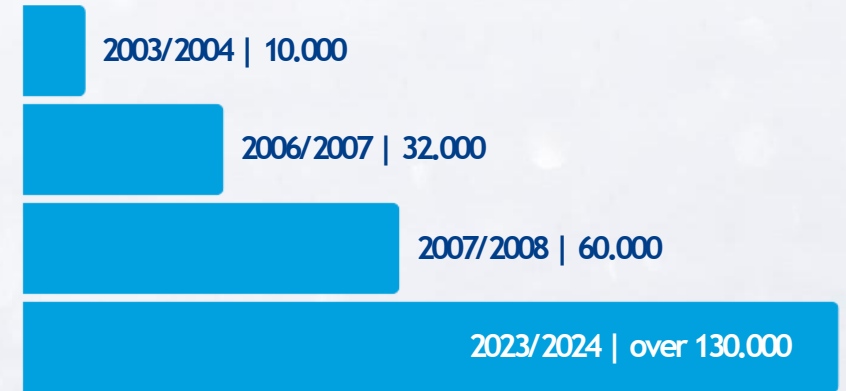

# 1. TravelTrex Facts

**#1**

**Tour operator in Europe**  
for wintersport-travels

Active on 18 markets

PAX per Season

A brand of

Additional TravelTrex brands:

**115+**